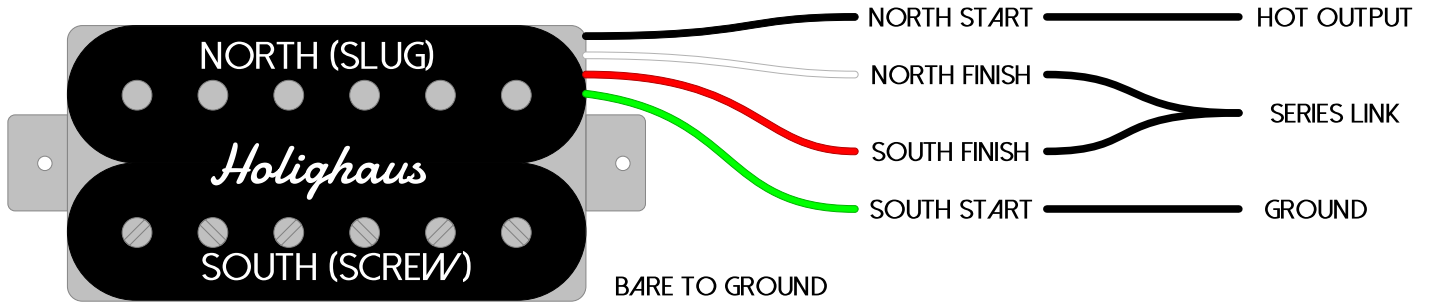

CUSTOM HANDWOUND
GUITAR PICKUPS

Wiring Diagram

2 Humbucker - 2 Vol - 2 Tone push/pull Coil Split - 3 way Toggle Switch